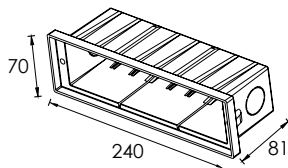

Recessed Stair & Wall Light TALIS

■ sanded dark grey ■ silver grey ■ sanded black

12# Die-casting grey powder coated aluminum
T=60-80um Adhesion of ISO class 1/ASTM class 4B

Mounting sleeve 074#

331 112

LED Power	Colour Temp	Luminous
24V - 5,3W	2000K	47 lm
120/240V - 6,4W	3000K	44 lm
	6000K	