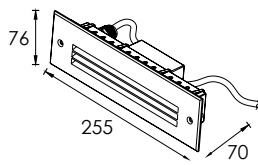

Recessed Stair & Wall Light TALIS

■ sanded dark grey ■ silver grey ■ sanded black

12# Die-casting grey powder coated aluminum
T=60-80um Adhesion of ISO class 1/ASTM class 4B

Mounting sleeve 074#

331 112

LED Power	Colour Temp	Luminous
24V - 5,3W	2000K	47 lm
120/240V - 6,4W	3000K	44 lm
	6000K	